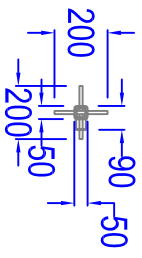

FLOWERBOX

TRIANGLE SUPPORT + PEDESTAL

CONCRETE ANCHORAGE

ROUND SPIGOT

WALL ANCHORAGE (2 x)

BALCONY ANCHORAGE