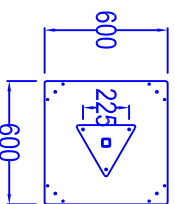

FLOWERBOX

TRIANGLE SUPPORT + PEDESTAL

CONCRETE ANCHORAGE

ROUND SPIGOT

WALL ANCHORAGE (2 x)